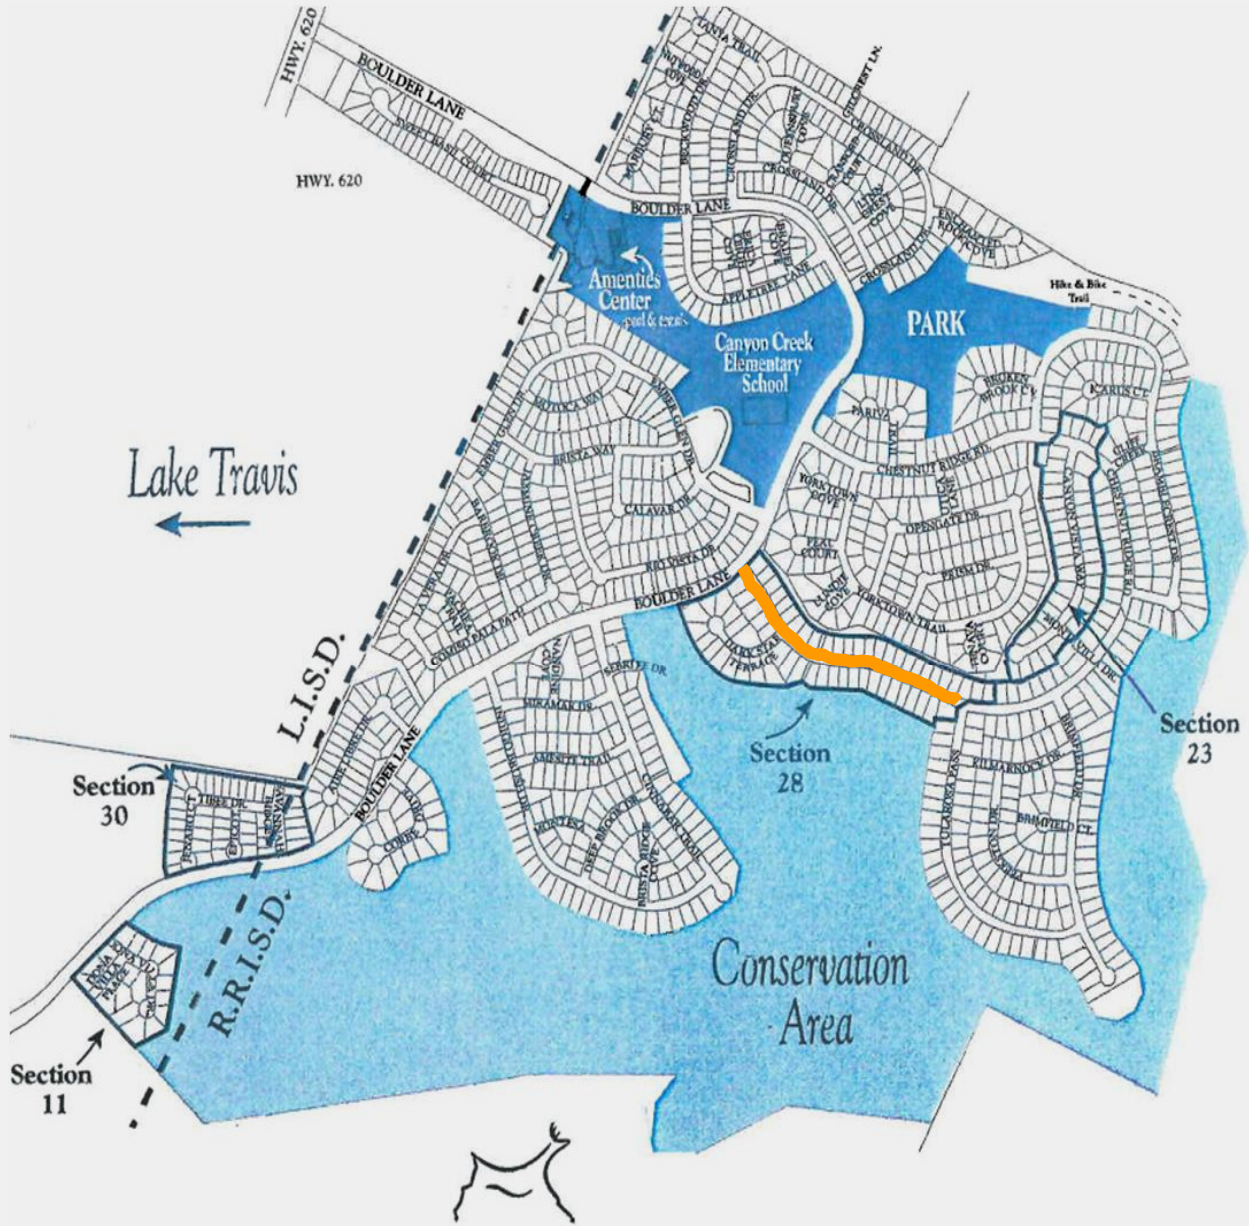

10205 CHESTNUT RIDGE

Neighborhood Map

CANYON CREEK

512-346-1799
dillard@reloaustin.com
www.ReloAustin.com
www.canyoncreeknews.com
www.activerain.com/blogs/doriedillard

DORIE DILLARD GRI CRS ABR